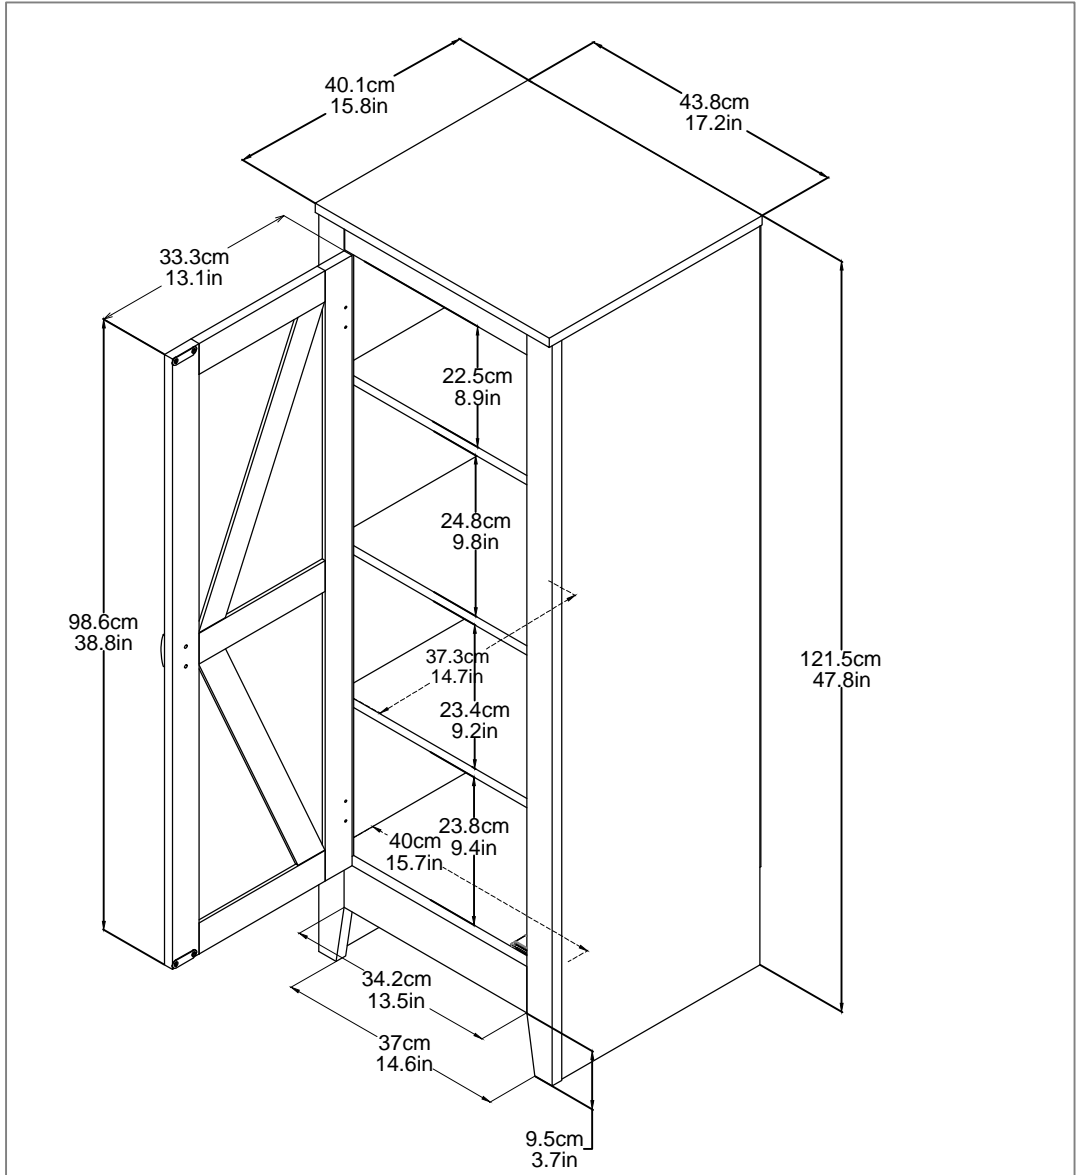

# Storage Cabinet

7925846COM, 7925884COM, 7925886COM.

Wood Breakdown:  
 PB 83%, MDF 15%.  
 Total storage: 6.5 cubic feet

Overall Product Size:  
 17.2" W × 15.8" D × 47.8" H  
 43.8cm W × 40.1cm D × 121.5cm H

Maximum Weight Capacities  
 Unit Weight: 50.6lbs. (23 kg)