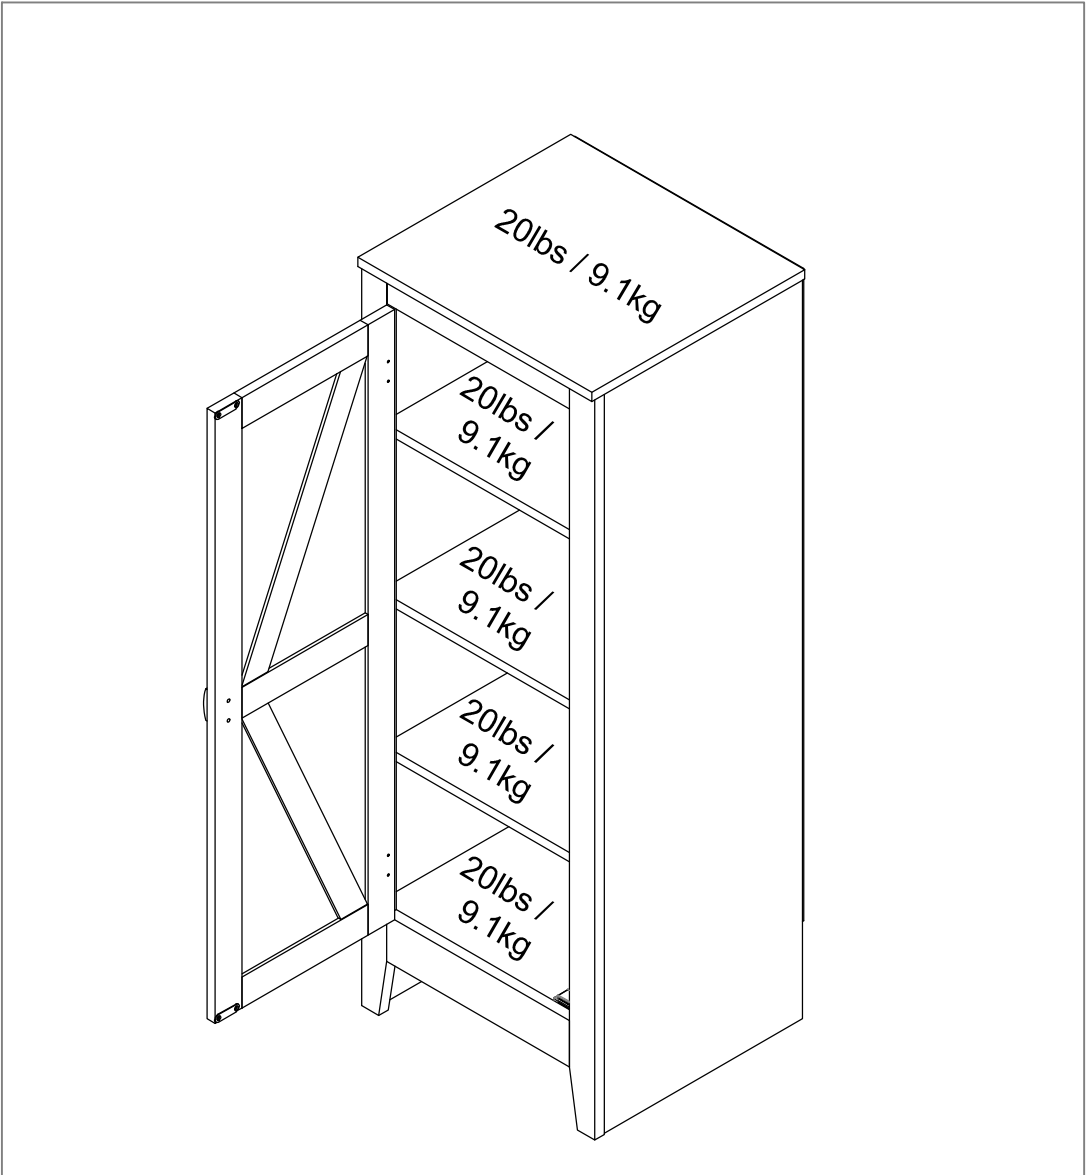

# Storage Cabinet

7925846COM, 7925884COM, 7925886COM.

Wood Breakdown:  
 PB 83%, MDF 15%.  
 Total storage: 6.5 cubic feet

Overall Product Size:  
 17.2" W × 15.8" D × 47.8" H  
 43.8cm W × 40.1cm D × 121.5cm H

Maximum Weight Capacities  
 Unit Weight: 50.6lbs. (23 kg)